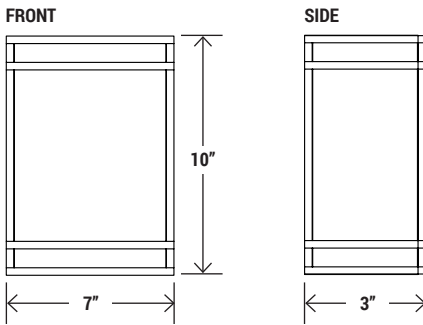

WALL SCONCE Series

Interior Wall Sconce Luminaire

SKU No:

Project Name:

Date:

DIMMABLE

5 YEAR LIMITED WARRANTY

DESCRIPTION

The Wall Sconce is a modern design fixture with a satin nickel finish and frosted glass. Eye pleasing uniform light distribution from the front and sides with ample up and down light which is great for vanities, hallways, doorways and elevator areas.

INTENDED USE

The Wall Sconce series is ideal for illuminating residential and commercial hallways, Elevator areas, above vanities, above night stands, interior doorways.

DIMENSION

MOUNTING

ORDERING INFORMATION

EXAMPLE: **WS-15W-30K**

Series	Wattage	CCT
WS Wall Sconce Series	15W	30K (3000K)