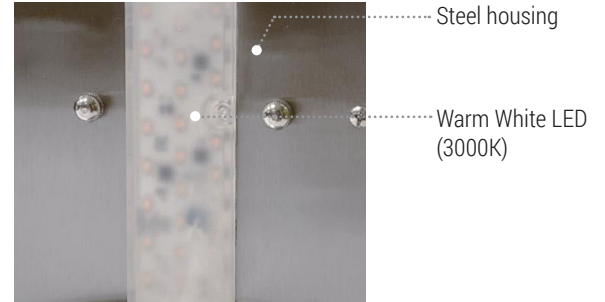

WALL SCONCE Series

Interior Wall Sconce Luminaire

SKU No:

Project Name:

Date:

CONSTRUCTION

Die-formed cold-rolled steel and glass.

FINISH

Satin Nickel. Rust and corrosion proof with polyester powder coating.

OPTICS

Shade: High transmission glass creates excellent light distribution and uniformity.

ELECTRICAL

Class 2, constant current, 120V, 50/60 Hz, 0.15Amps@100V, high power factor at low THD, Triac Dimming type min dimming level 3%.

LISTINGS

ETL certified. Energy Star listed.