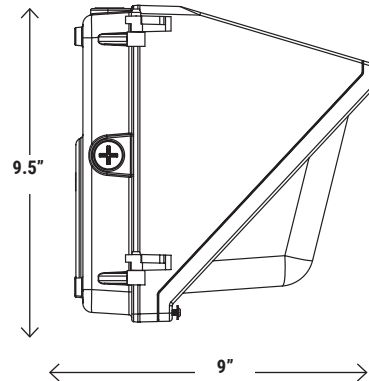

DIMENSIONS