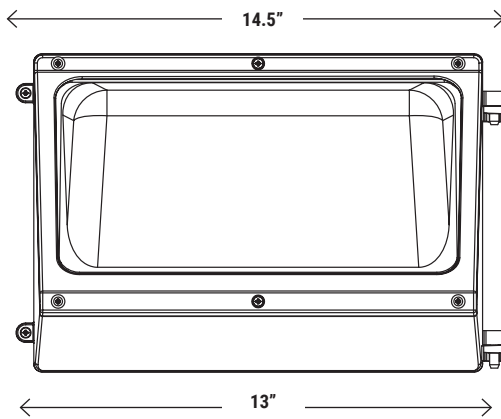

DIMENSIONS