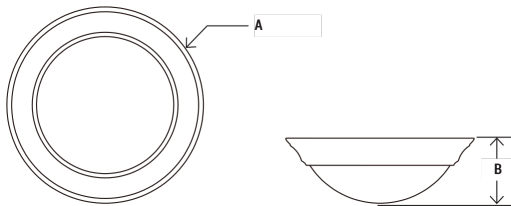

## TECHNICAL DATA

PRODUCT	PFL	
SIZE	13"	15"
WATTAGE	18W	24W
LUMENS	1260 LM	1540 LM
EFFICACY	70 LM/W	
CCT	2700K, 3500K, 3000K, 4000K, 5000K	
VOLTAGE	120V	
DIMMING	TRIAC DIMMING	
CRI	80, 90	
POWER FACTOR	>0.9	
FINISH	BRONZE, SATIN NICKLE	

## DIMENSIONS

PRODUCT	A	B
PFL-13	13 in	4.2 in
PFL-15	15 in	4.6 in