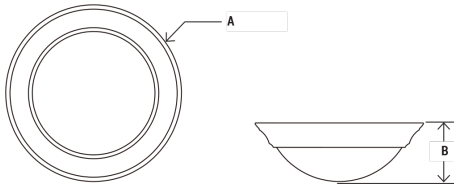

HOSPITALITY SERIES

Glass Puff Classic Flush Mount 5CC

Type:

Fixture:

TECHNICAL DATA

PRODUCT	PFL		
	11"	13"	15"
SIZE	11"	13"	15"
WATTAGE	14W	18W	24W
LUMENS	980 LM	1260 LM	1540 LM
EFFICACY	70 LM/W		
CCT	5 Color Changeable (2700K, 3000K, 3500K, 4000K, 5000K)		
VOLTAGE	120V		
DIMMING	TRIAC DIMMING		
CRI	>80		
POWER FACTOR	>0.9		
FINISH	BRONZE, SATIN NICKLE		

DIMENSIONS

PRODUCT	A	B
PFL-11	11"	3.8"
PFL-13	13"	4.2"
PFL-15	15"	4.6"

DESCRIPTION

The Glass Puff Classic Flush Mount 5CC fixture delivers more light & brightness with less energy consumption. PFL offers even light distribution, 130° beam angle that shed light in your room or workspace. It includes a classic mushroom shape shade alabaster/ frosted white glass lens simple, elegant design to compliment the interior of steel construction ensures that this ceiling light will continue to perform will & look amazing for years to come.