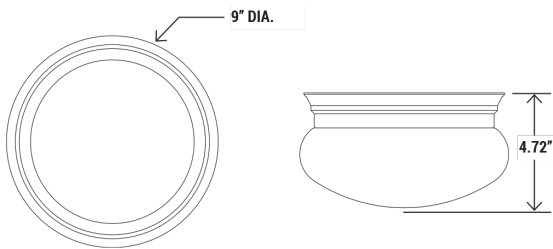

HOSPITALITY SERIES

Glass Puff Open Flush Mount

Type:

Fixture:

TECHNICAL DATA

PRODUCT	PFG
WATTAGE	14W
LUMENS	980 LM
EFFICACY	70 LM/W
CC	(2700K, 3000K, 3500K, 4000K, 5000K) 5 Color Changeable
VOLTAGE	120V
DIMMING	TRIAC DIMMING
CRI	>80
EFFICIENCY	96%
POWER FACTOR	>0.9

DIMENSIONS

DESCRIPTION

The Glass Puff Open Flush Mount fixtures delivers more light brightness with less energy consumption. Even light distribution, 130° degree beam angle that shed light up your room or workspace. It includes classic globe shape shade frosted white glass lens with satin nickel accents. Simple, elegant design to complement the interior of steel construction ensures that this ceiling light will continue to perform well and look great for years to come.