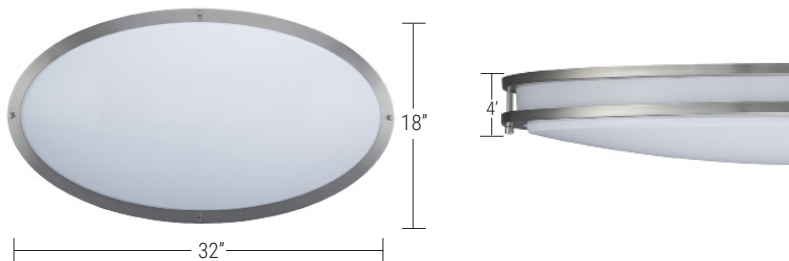

HOSPITALITY SERIES

Oval Double Ring Flush Mount

Type:

Fixture:

TECHNICAL DATA

PRODUCT	FDRO
SIZE	32"
WATTAGE	45W
VOLTAGE	120-277V
LUMENS	4200 LM
EFFICACY	93 LM/W
CC	Color Changeable - 3000K/4000K/5000K
DIMMING	TRIAC
BEAM ANGLE	120°
CRI	> 80
POWER FACTOR	>0.9
WORKING TEMP.	-4°F TO 131°F
WEIGHT	7.8 LB
FINISH	BRUSHED NICKEL/OIL RUBBED BRONZE

DIMENSIONS

DESCRIPTION

Our Oval Double Ring Flush Mount has a modern design, a stylish look with efficient lighting. It is designed to provide smooth dimming capabilities, including a color adjustable option, featuring a white acrylic lens and steel housing.

INTENDED USE

Our Oval Double Ring Flush Mount is bright, yet smooth lighting for your family room, bedroom, hallway, corridor, or any other common area in your living space. It can be used as an additional light to an already existing ceiling light as well.

FEATURES

CONSTRUCTION

Die-formed steel housing.

FINISH

Brushed Nickel, Oil Rubbed Bronze.

OPTICS

White acrylic lens.

ELECTRICAL