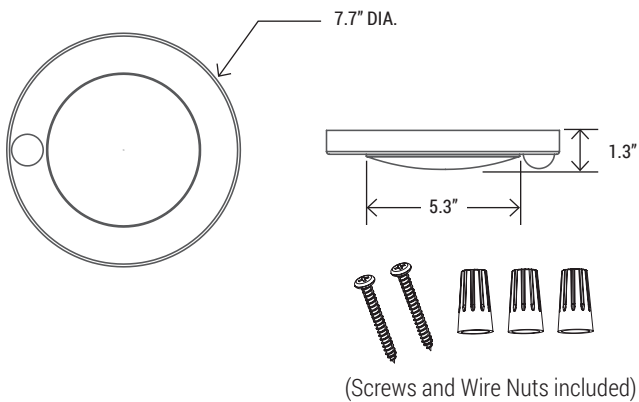

EFFECTIVE RANGE

PIR MOTION SENSOR

Turns on when movement is detected, not only in dark, but also during day time. Turns off after 30-second delay if no more motion is detected.

DIMENSION

EASY INSTALLATION FOR MULTIPLE J-BOXES