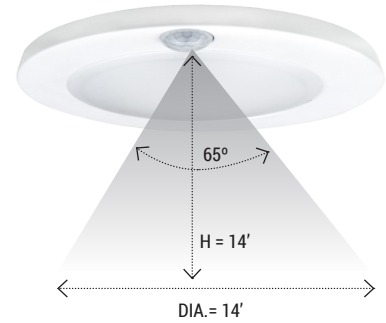

DISK LIGHT SERIES

Slim Disk Luminaire

Project Name:

Fixture:

FEATURES

CONSTRUCTION

Aluminum alloy.

FINISH

Rust and corrosion proof polyester powder coating.

LENS

Frosted PC cover.

ELECTRICAL

Class 2, constant current, 120V, 50/60 Hz, 0.15Amps@100V. When motion is detected, the fixture automatically turns lights on then turns lights off after 30 seconds when room is vacated.

LISTINGS

ETL certified. Energy Star listed.

EFFECTIVE RANGE