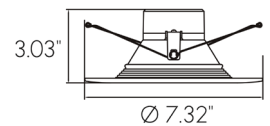

DOWNLIGHT SERIES

Smooth Recessed Downlight Retrofit

Color Changeable 2700K/3000K/3500K/4000K/5000K

Type:

Fixture:

TECHNICAL DATA

PRODUCT	DRRS-407	DRRS-611
SIZE	4"	6"
WATTAGE	10W	14W
LUMENS	750 LM	1100 LM
EFFICACY	75 LM/W	78 LM/W
CC	2700K/ 3000K/ 3500K/ 4000K/ 5000K Color Changeable	
VOLTAGE	120V	
DIMMING	TRIAC	
CRI	>90	
BEAM ANGLE	95°	
POWER FACTOR	0.9	
WORKING TEMP.	-5°F ~104°F	

DESCRIPTION

The Color Changeable Smooth Recessed Downlight Retrofit can be fitted in a standard recessed can housing without any modification. With the 5 color changeable temperature technology you can choose your most favorite environment color temperature without changing the lamp. Our recessed downlight is energy star and ETL certified. With 90+ CRI, provides perfect light performance, showing true colors of objects and surroundings. You get all other benefits of LED technology. Including longer life to decreased maintenance cost, less heat for better energy saving in summer.

FEATURES

CONSTRUCTION

Unit includes die-cast metal housing, LED array, heat sinks, lens foam gasket.

FINISH

White finish.

OPTICS

High quality PC lens. Efficiency LED array. Diffuse for uniform illumination.

ELECTRICAL

High efficiency integral 120V, 60Hz constant current dimming driver. Smooth flicker free deep dimming to 5%.

LISTINGS

Energy Star listed. ETL certification. RoHs compliant, contains no mercury or lead. Suitable for wet location. 5 year warranty.

ORDERING INFORMATION

STANDARD ITEM: **DRRS-407-5CC**

OR CUSTOMIZE BELOW:

[ ]	-	[ ]	-	[ ]
Series		Size		Lumen Package
DRRS - (Color Changeable Smooth Recessed Downlight Retrofit)		4 - (4 in)		07 - (750 lm , 10W)
		6 - (6 in)		11 - (1100 lm, 14W)
				CC
				5CC - Color Changeable (2700K, 3000K, 3500K, 4000K, 5000K)

DRRS-611

DRRS-407