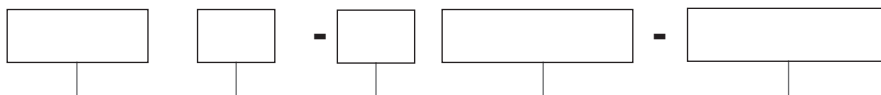

### ORDERING INFORMATION

STANDARD ITEM: **DRRB-407-5CC**

OR CUSTOMIZE BELOW:

Series	Size	Lumen Package	CC
DRRB - (Color Changeable Baffle Recessed Downlight Retrofit)	4 - (4 in)	07 - (750 lm , 10W)	5CC - Color Changeable (2700K, 3000K, 3500K, 4000K, 5000K)
	6 - (6 in)	11 - (1100 lm, 14W)	