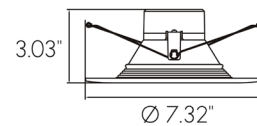

DOWNLIGHT SERIES

Baffle Recessed Downlight Retrofit

Color Changeable 2700K/3000K/3500K/4000K/5000K

Type:

Fixture:

TECHNICAL DATA

PRODUCT	DRRB-407	DRRB-611
SIZE	4"	6"
WATTAGE	10W	14W
LUMENS	750 LM	1100 LM
EFFICACY	75 LM/W	78 LM/W
CC	2700K/ 3000K/ 3500K/ 4000K/ 5000K Color Changeable	
VOLTAGE	120V	
DIMMING	TRIAC	
CRI	>90	
BEAM ANGLE	95°	
POWER FACTOR	0.9	
WORKING TEMP.	-5°F ~104°F	

DESCRIPTION

The Color Changeable Baffle Recessed Downlight Retrofit can be fitted in a standard recessed can housing without any modification. With the 5 color changeable temperature technology you can choose your most favorite environment color temperature without changing the lamp. Our recessed downlight is energy star and ETL certified. With 90+ CRI, provides perfect light performance, showing true colors of objects and surroundings. You get all other benefits of LED technology. Including longer life to decreased maintenance cost, less heat for better energy saving in summer.

FEATURES

CONSTRUCTION

Unit includes die-cast metal housing, LED array, heat sinks, lens foam gasket.

FINISH

White finish.

OPTICS

High quality PC lens. Efficiency LED array. Diffuse for uniform illumination.

ELECTRICAL

High efficiency integral 120V, 60Hz constant current dimming driver. Smooth flicker free deep dimming to 5%.

LISTINGS

Energy Star listed. ETL certification. RoHs compliant, contains no mercury or lead. Suitable for wet location. 5 year warranty.

ORDERING INFORMATION

STANDARD ITEM: **DRRB-407-5CC**

OR CUSTOMIZE BELOW:

Series	Size	Lumen Package	CC
DRRB - (Color Changeable Baffle Recessed Downlight Retrofit)	4 - (4 in)	07 - (750 lm , 10W)	5CC - Color Changeable (2700K, 3000K, 3500K, 4000K, 5000K)
	6 - (6 in)	11 - (1100 lm, 14W)	

DRRB-611

DRRB-407