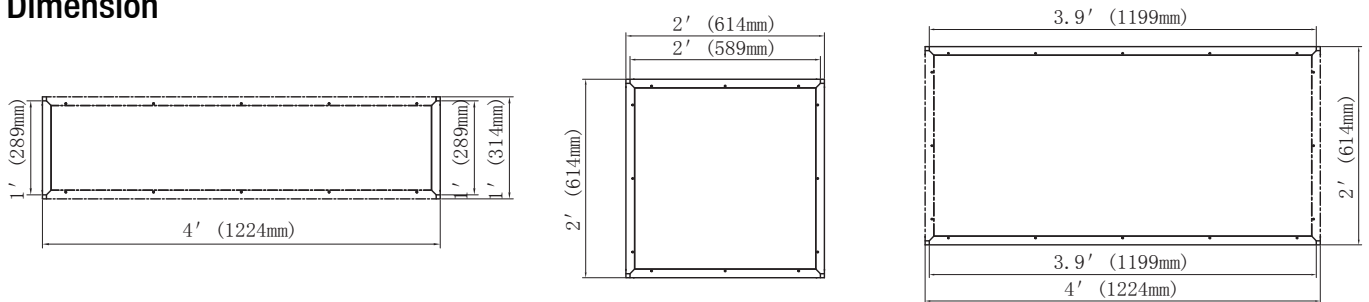

Ceiling Frame Kit

1FT 2FT 4 FT

1*4 Ceiling Frame
2 PCS 1 FT+2 PCS 4 FT

2*2 Ceiling Frame
4 PCS 2 FT

2*4 Ceiling Frame
2 PCS 2 FT+2 PCS 4 FT

Dimension

Packaging