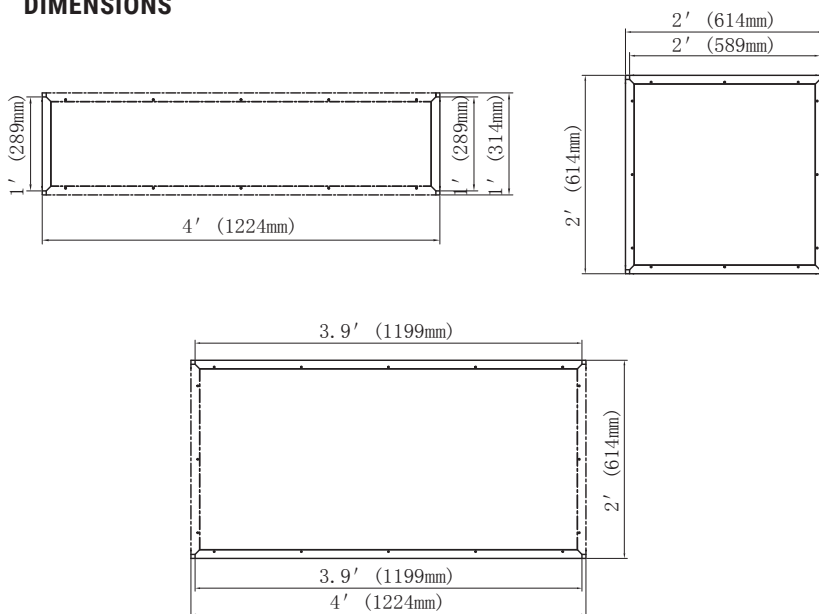

CEILING MOUNT KIT

1ft x 4ft / 2ft x 2ft / 2ft x 4ft

For use with our **BP1 SERIES**, **BP4 SERIES** and **BP7 SERIES**.

1X4 CEILING FRAME
2 PCS 1FT + 2 PCS 4FT

BP-CMK-1X4

2X2 CEILING FRAME
4 PCS 2FT

BP-CMK-2X2

2X4 CEILING FRAME
2 PCS 2FT + 2 PCS 4FT

BP-CMK-2X4

DIMENSIONS

PACKAGING