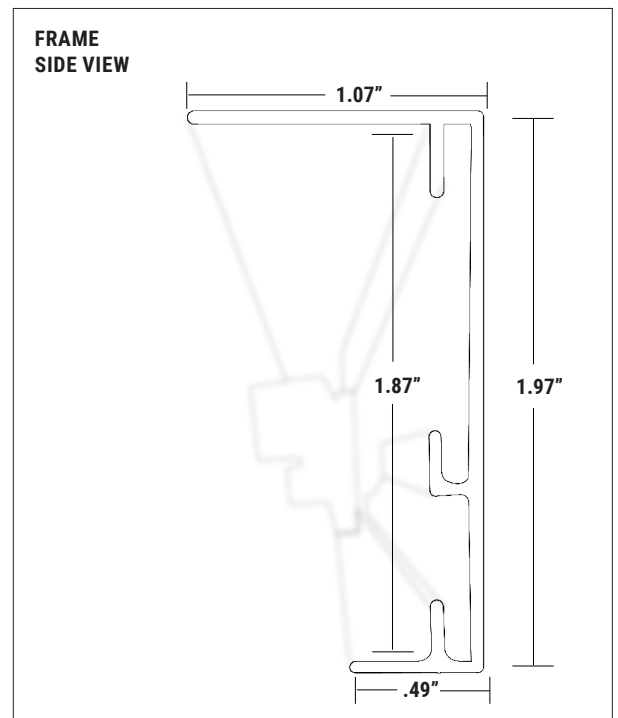

CEILING MOUNT KIT

1ft x 4ft / 2ft x 2ft / 2ft x 4ft

For use with our **BP1 SERIES**, **BP4 SERIES** and **BP7 SERIES**.

1X4 CEILING FRAME
2 PCS 1FT + 2 PCS 4FT

BP-CMK-1X4

2X2 CEILING FRAME
4 PCS 2FT

BP-CMK-2X2

2X4 CEILING FRAME
2 PCS 2FT + 2 PCS 4FT

BP-CMK-2X4

DIMENSIONS

PACKAGING