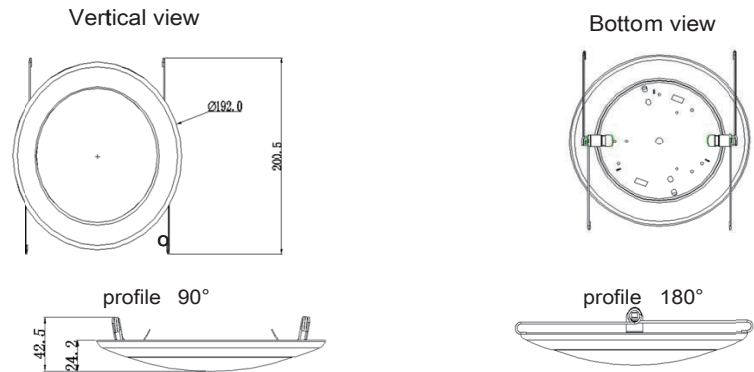

### DIMENSION

### PARTS

- 1-Lamp shade
- 2-Lamp chassis
- 3-Metal clip
- 4-Spring
- 5-Metal spring

### Product size chart