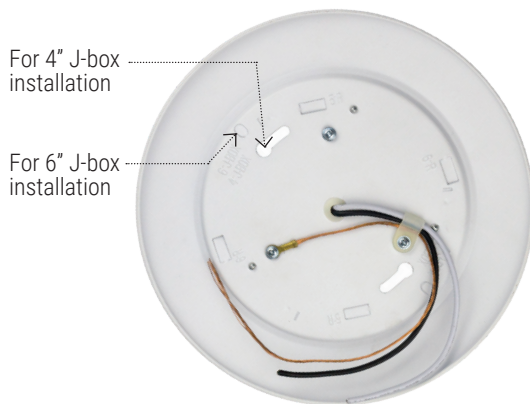

## Slim Disk Luminaire

Project Name:

Fixture:

### TECHNICAL DATA

| PRODUCT       | BL-DSKL7.5-15YZZ    |
|---------------|---------------------|
| WATTAGE       | 15W                 |
| LUMENS        | 1100 LM             |
| EFFICACY      | 73 LM/W             |
| DIAMETER      | 7.5"                |
| VOLTAGE       | 120V                |
| CRI           | >80                 |
| CCT           | 3000K, 4000K, 5000K |
| BEAM ANGLE    | 110°                |
| POWER FACTOR  | >0.9                |
| THD           | <15%                |
| WORKING TEMP. | -40°F ~ 104°F       |

### DESCRIPTION

With its sleek design, the Disk Light melts into the ceiling providing much needed downlight lacking in many older residential/commercial locations. Eliminating the need for cans and being lightweight make them a smart choice for contractors.