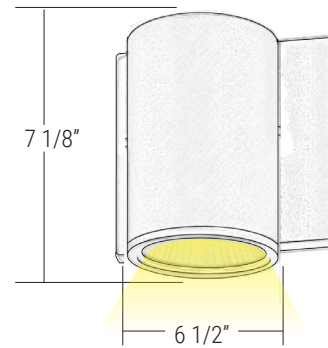

Wide Round Outdoor Wall Cylinder

Type:

Fixture:

FEATURES

CONSTRUCTION

Die-casting aluminum metal housing. Heavy duty metal frame, LED array, heat sink, reflector, lens and gasket.

FINISH

Black, white, bronze or stainless steel finish. Coated in an environmentally safe polyester coating

OPTICS

High quality lens.

ELECTRICAL

Class 2, constant current, 120-277V 50-60 HZ, 0.95Amp@100V.

LISTINGS

ETL certified. 5 year warranty. Energy Star listed. Suitable for wet locations

DIMENSIONS

VANCW-7L