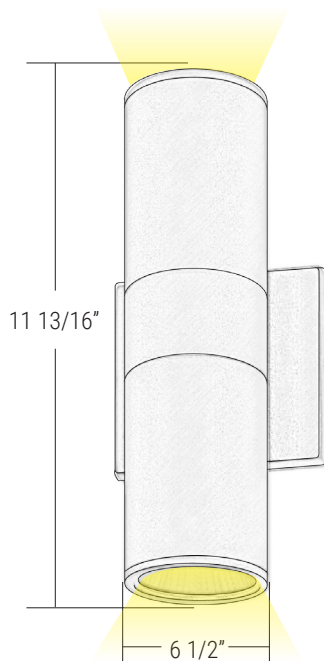

HOSPITALITY SERIES

Wide Round Outdoor Wall Cylinder

Type:

Fixture:

TECHNICAL DATA

PRODUCT	VANCW-7L	VANCW-15L
SIZE	7"	12"
WATTAGE	9W	18W
LUMENS	750 LM	1500 LM
EFFICACY	83 LM/W	
CC	3000K, 4000K, 5000K	
VOLTAGE	120-277V	
LIGHT DIRECTION	1	2
BEAM ANGLE	50°	
CRI	80+	
POWER FACTOR	0.9	
WORKING TEMP.	-40°F ~ 113°F	
FINISH	BLACK, WHITE, BRONZE, STAINLESS STEEL	
DIMMING	NON DIMMING	

ORDERING INFORMATION

STANDARD ITEM: **VANCW-7L-30K-BK**

OR CUSTOMIZE BELOW:

Series	Lumen Package	CC	Finish
VANCW - (Wide Cylinder Vanity Wall Light)	7L - (750 lm, 9W)	30K - (3000K) 40K - (4000K) 50K - (5000K)	BK - (Black) WH - (White) BZ - (Bronze) SS - (Stainless Steel)
	15L - (1500 lm, 18W)		

Wide Round Outdoor Wall Cylinder

Type:

Fixture:

FEATURES

CONSTRUCTION

Die-casting aluminum metal housing. Heavy duty metal frame, LED array, heat sink, reflector, lens and gasket.

FINISH

Black, white, bronze or stainless steel finish. Coated in an environmentally safe polyester coating

OPTICS

High quality lens.

ELECTRICAL

Class 2, constant current, 120-277V 50-60 HZ, 0.95Amp@100V.

LISTINGS

ETL certified. 5 year warranty. Energy Star listed. Suitable for wet locations

DIMENSIONS

VANCW-15L