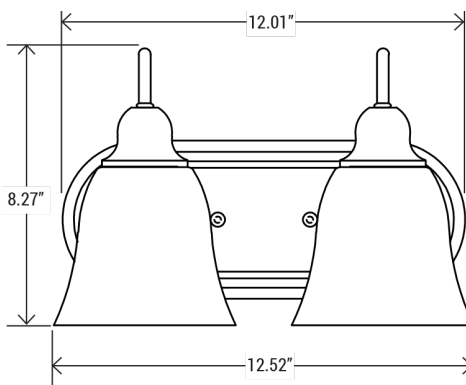

VANITY SERIES

Wall & Bath Vanity Fixture

Type:

Fixture:

TECHNICAL DATA

PRODUCT	VAN-2-MB	
MOUNTING	Downward	Upward
SHADE	Alabaster Glass	
LIGHT OPTION	Medium Base, E26/LED A19 (Lamp Not Included)	
VOLTAGE	100W Max. 120V	
FINISH	Heirloom Bronze	Brushed Nickel
MATERIAL	Steel Body	

DESCRIPTION

The Vanity Series carries the modern aesthetic. Its combination of gentle curves along the contour of the alabaster glass shade contrasted by the stronger curves and accents of the frame create a transitional design that is contemporary and elegant. This fixture can complement a small sized vanity that is still traditional but with a metropolitan touch, such as nightclubs and contemporary homes.