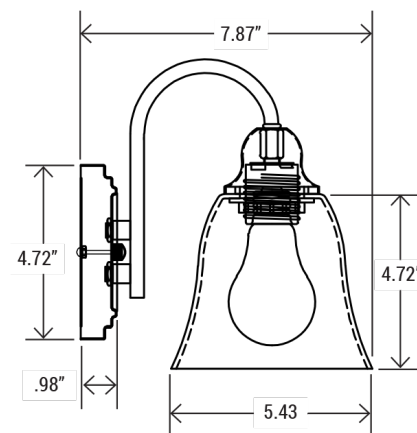

VANITY SERIES

Wall & Bath Vanity Fixture

Type:

Fixture:

TECHNICAL DATA

PRODUCT	VAN-2-MB	
MOUNTING	Downward	Upward
SHADE	Alabaster Glass	
LIGHT OPTION	Medium Base, E26/LED A19 (Lamp Not Included)	
VOLTAGE	100W Max. 120V	
FINISH	Heirloom Bronze	Brushed Nickel
MATERIAL	Steel Body	

DESCRIPTION

The Vanity Series carries the modern aesthetic. Its combination of gentle curves along the contour of the alabaster glass shade contrasted by the stronger curves and accents of the frame create a transitional design that is contemporary and elegant. This fixture can complement a small sized vanity that is still traditional but with a metropolitan touch, such as nightclubs and contemporary homes.

ORDERING INFORMATION

STANDARD ITEM: **VAN-2-MB**

OR CUSTOMIZE BELOW:

- - -

Series	No. Of Lamps	Light Option	Finish
VAN - (Vanity Series)	2 - (2 lamps)	MB - (Medium Base, E26/LED A19)	BZ - (Heirloom Bronze) BN - (Brushed Nickel)