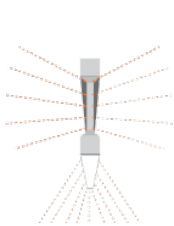

2" Round Canopy

SB-2SC

2" Square Canopy

PENDANT ACCESSORIES FOR DROP CEILING

*SOLD SEPARATELY

SB-4RTG-PF

T-Grid Hanger (Feed)
+ 4" Round Canopy

SB-4STG-PF

T-Grid Hanger (Feed)
+ 4" Square Canopy

SB-2RTG

T-Grid Hanger (Feed)
+ 2" Round Canopy

SB-2STG

T-Grid Hanger (Feed)
+ 2" Square Canopy

LIGHTING DISTRIBUTION

DIRECT

GENERAL DIFFUSE
*EXT. DRIVER ONLY

INDIRECT

When suspended, the Sky Bridge Vertical can provide smooth direct or indirect distribution, allowing for wider spacing between fixtures and better ceiling light uniformity.

PHOTOMETRY