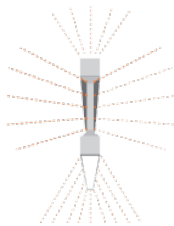

2" Round Canopy

SB-2SC

2" Square Canopy

PENDANT ACCESSORIES FOR DROP CEILING

*SOLD SEPARATELY

SB-4RTG-PF

T-Grid Hanger (Feed)
+ 4" Round Canopy

SB-4STG-PF

T-Grid Hanger (Feed)
+ 4" Square Canopy

SB-2RTG

T-Grid Hanger (Feed)
+ 2" Round Canopy

SB-2STG

T-Grid Hanger (Feed)
+ 2" Square Canopy

LIGHTING DISTRIBUTION

DIRECT

GENERAL DIFFUSE
*EXT. DRIVER ONLY

INDIRECT

When suspended, the Sky Bridge Vertical can provide smooth direct or indirect distribution, allowing for wider spacing between fixtures and better ceiling light uniformity.

PHOTOMETRY