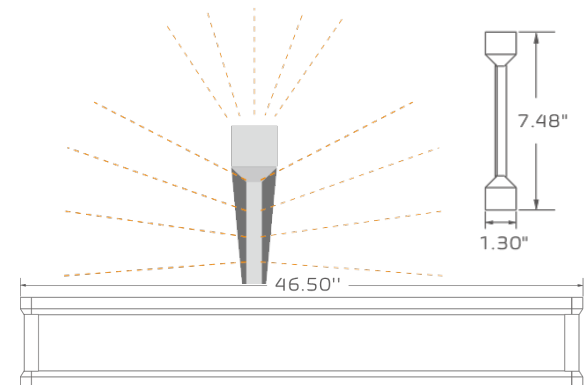

*Only Diffuser optic allows Indirect light distribution