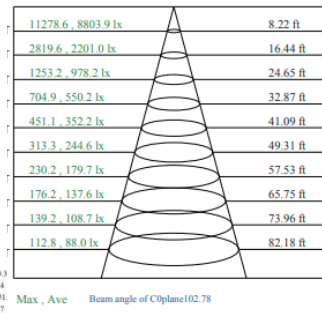

LINEAR HIGH BAY CC SERIES

Linear High Bay Luminaire

CC Color Changeable Models

Type:

Fixture:

FEATURES

CONSTRUCTION

Die-formed steel, hanging chain (42"), "V" hook.

FINISH

Painted in high gloss durable white finish.

OPTICS

Frosted PC cover.

ELECTRICAL

Class 2, constant current, 100V-277V, 50-60 HZ, 0.95Amp@100V. 1-10V dimming.

LISTINGS

UL certified. DLC Premium Listed.

DIMENSIONS

PRODUCT	A	B	C
2FTW-162W	24"	17.5"	3"
2FTW-223W	24"	17.5"	3"

AVAILABLE ACCESSORIES

Motion Sensor
LHB-BR1819P-B-0

Surface Mount Bracket
LHB-SM-Bracket

Cage
LHB-Cage

Emergency Battery
LHB-25U-48-EA

PHOTOMETRICS

162W

223W