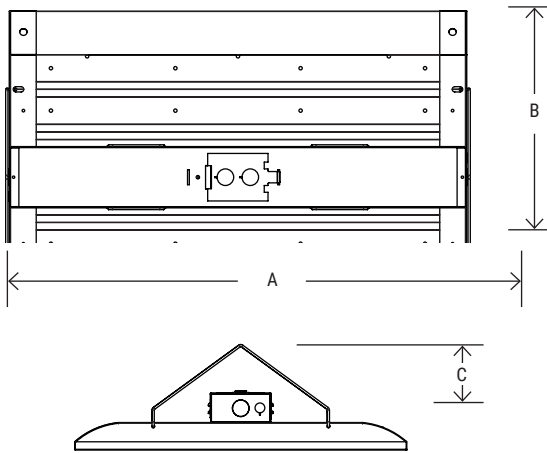

LINEAR HIGH BAY CC SERIES

Linear High Bay Luminaire

CC Color Changeable Models

Type:

Fixture:

FEATURES

CONSTRUCTION

Die-formed steel, hanging chain (42"), "V" hook.

FINISH

Painted in high gloss durable white finish.

OPTICS

Frosted PC cover.

ELECTRICAL

Class 2, constant current, 100V-277V, 50-60 HZ, 0.95Amp@100V. 1-10V dimming.

LISTINGS

UL certified. DLC Premium Listed.

DIMENSIONS