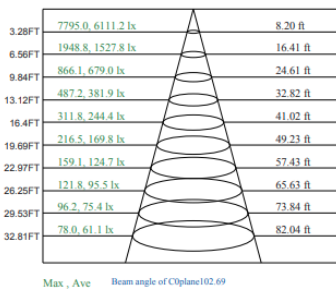

PHOTOMETRICS