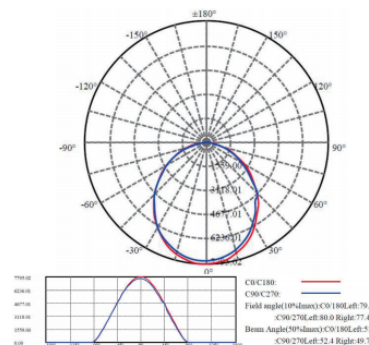

LINEAR HIGH BAY CC SERIES

Linear High Bay Luminaire

CC Color Changeable Models

Type:

Fixture:

FEATURES

CONSTRUCTION

Die-formed steel, hanging chain (42"), "V" hook.

FINISH

Painted in high gloss durable white finish.

OPTICS

Frosted PC cover.

ELECTRICAL

Class 2, constant current, 100V-277V, 50-60 HZ, 0.95Amp@100V. 1-10V dimming.

LISTINGS

UL certified. DLC Premium Listed.

DIMENSIONS

PRODUCT	A	B	C
2FTW-162W	24"	17.5"	3"
2FTW-223W	24"	17.5"	3"

AVAILABLE ACCESSORIES

Motion Sensor
LHB-BR1819P-B-0

Surface Mount Bracket
LHB-SM-Bracket

Cage
LHB-Cage

Emergency Battery
LHB-25U-48-EA

PHOTOMETRICS

162W

223W