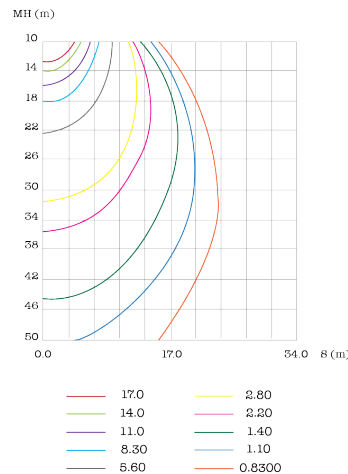

### DIMENSIONS

Knuckle Mount:

PRODUCT	A	B	C	D
<b>FLR-54L</b>	<b>4.33"</b> (110 mm)	<b>8.67"</b> (220 mm)	<b>8.14"</b> (206.96 mm)	<b>4.96"</b> (126 mm)
<b>FLR-88L</b>				

### PHOTOMETRICS

CO PLANE ISOLUX DIAGRAM (UNIT: 1x)

LUMINOUS INTENSITY DISTRIBUTION DIAGRAM