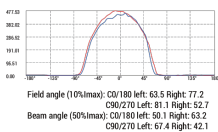

PHOTOMETRICS

FLM-13L