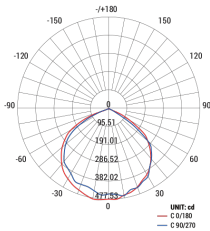

Product	A	B	C	D
FLM-13L	4"	4.5"	7"	2.5"
FLM-36L	5"	5.5"	8"	3"

PHOTOMETRICS

FLM-13L

FLM-36L