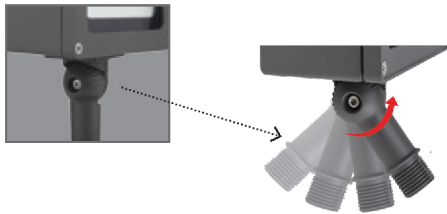

FLOODLIGHT SERIES

Floodlight Mini Luminaire

Type:

Fixture:

TECHNICAL DATA

PRODUCT	FLM-13L	FLM-36L
WATTAGE	10W	30W
LUMENS	1316 LM	3660 LM
EFFICACY	133 LM/W	128 LM/W
CRI	>80	>74
POWER FACTOR	>0.9	>0.983
CCT	5000K	
VOLTAGE	100 - 277VAC	
BEAM ANGLE	110°	
THD	<15%	
WORKING TEMP.	-40°F TO 104°F	

1/2" KNUCKLE MOUNT INSTALLATION

*STANDARD

DESCRIPTION

The Floodlight Mini is a great way to illuminate and give character to areas with signage needing constant attention. The Floodlight Mini is maintenance free and low-heat operation of LED which is perfect for landscaping owners.

FLOODLIGHT SERIES

Floodlight Mini Luminaire

Type:

Fixture:

FEATURES

CONSTRUCTION

Precision die-cast aluminum housing, finned heat sink, knuckle mount.

FINISH