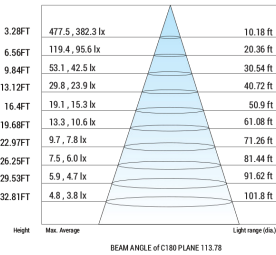

Product	A	B	C	D
FLM-13L	4"	4.5"	7"	2.5"
FLM-36L	5"	5.5"	8"	3"

PHOTOMETRICS

FLM-13L

FLM-36L