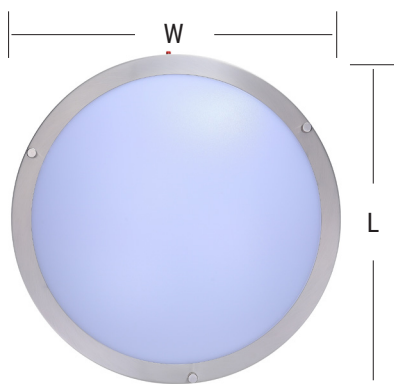

DESCRIPTION

This Flush Mount Double Ring Luminaire comes with an emergency battery & has a modern multipurpose design and stylish look with efficient lighting. It is designed to operate on 120 - 277V circuits. You have the option of 3000K, 4000K, or 5000K color temperature. The 120° beam angle grants smooth even light.

CONSTRUCTION

Die-formed steel.

FINISH

Rust and corrosion proof with powder. Standard finish is brushed nickel.

OPTICS

White Acrylic.

ELECTRICAL

Class 2, constant current, 120V-277V, 50-60 HZ. Triac Dimming.

LISTINGS

ETL Certified. Suitable for Damp Locations. Energy Star Certified.

ORDERING INFORMATION

STANDARD ITEM: **FDRB-16-16L-CC-EM-BN**

OR CUSTOMIZE BELOW:

Series	Size	Lumen Package	CC	Option	Finish
FDRB - (Flush Double Ring Luminaire with Back-Up Battery)	12 - (12 in)	10L - (1050 lm, 20W)	CC - Color Changeable (3000K/4000K/5000K)	EM - (Emergency Back-up)	BN - (Brushed Nickel)
	14 - (14 in)	14L - (1470 lm, 21W)			
	16 - (16 in)	16L - (1680 lm, 24W)			
	18 - (18 in)	20L - (2000 lm, 28W)			

HOSPITALITY SERIES

Double Ring Flush Mount with Back-up Battery

Type:

Fixture:

DIMENSIONS

PRODUCT	L	W	H
FDRB-12	11 7/8"	11 7/8"	4 1/4"
FDRB-14	13 3/4"	13 3/4"	4 3/4"
FDRB-16	15 3/4"	15 3/4"	4 3/4"
FDRB-18	17 3/4"	17 3/4"	5 1/8"