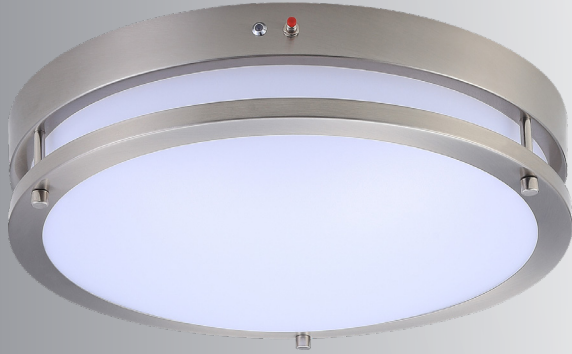

HOSPITALITY SERIES

Double Ring Flush Mount with Back-up Battery

Type:

Fixture:

TECHNICAL DATA

PRODUCT	FDRB-12	FDRB-14	FDRB-16	FDRB-18
SIZING	12"	14"	16"	18"
WATTAGE	15W	21W	24W	28W
LUMENS	1050 LM	1470 LM	1680 LM	2000 LM
EFFICACY	>70 LM/W			
CCT	Color Changeable - 3000K/ 4000K/ 5000K			
VOLTAGE	120 - 277V			
CRI	>80			
DIMMING	TRIAC			
LENS	WHITE ACRYLIC			
FINISH	BRUSHED NICKLE			
WORKING TEMP.	-4°F ~ 131°F			

DESCRIPTION

This Flush Mount Double Ring Luminaire comes with an emergency battery & has a modern multipurpose design and stylish look with efficient lighting. It is designed to operate on 120 - 277V circuits. You have the option of 3000K, 4000K, or 5000K color temperature. The 120° beam angle grants smooth even light.

INTENDED USE

Our Flush Mount Luminaires provide bright, yet smooth lighting for all home atmospheres. Perfect for living rooms, bedrooms, hallways, corridors, or any other common area in your living space.

CONSTRUCTION

Die-formed steel.

FINISH

Rust and corrosion proof with powder. Standard finish is brushed nickel.

OPTICS

White Acrylic.

ELECTRICAL

Class 2, constant current, 120V-277V, 50-60 HZ. Triac Dimming.