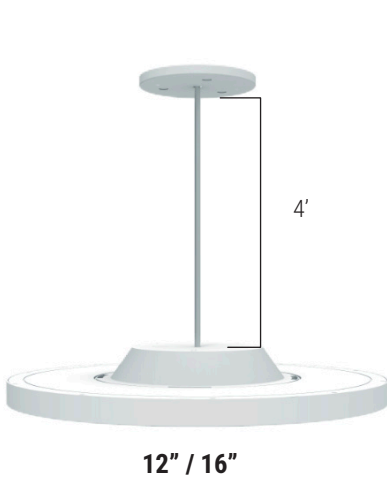

Edge-lit Round Pendant

Type:

Fixture:

ELECTRICAL

Class 2, constant current, 120-277V, 50-60 HZ, 0.95Amp@100V. Triac dimming circuit.

LISTINGS

ETL certified. Energy star. IES available. Damp location.

CC SWITCH

5000K Cool White
4000K Neutral White
3000K Warm White

MOUNTING

"12 & 16" versions use a rigid downrod for pendant mounting, using the included round canopy. This pendant kit comes with 4 sections of threaded 1ft long stems, all finished in the same color as the housing.

"24" versions uses a stainless steel suspension cable kit that includes a round canopy, with an adjustable maximum hanging length of 4ft.

DIMENSIONS