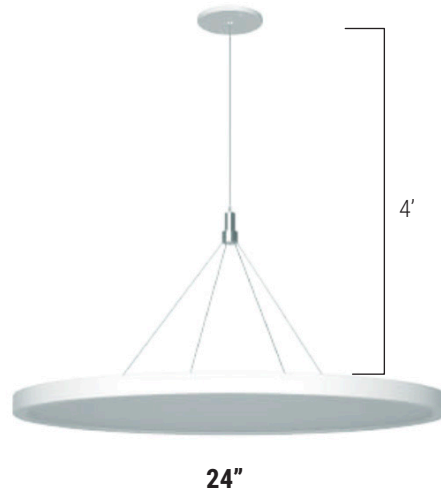

Edge-lit Round Pendant

Type:

Fixture:

ELECTRICAL

Class 2, constant current, 120-277V, 50-60 HZ, 0.95Amp@100V. Triac dimming circuit.

LISTINGS

ETL certified. Energy star. IES available. Damp location.

CC SWITCH

5000K Cool White
4000K Neutral White
3000K Warm White

MOUNTING

"12 & 16" versions use a rigid downrod for pendant mounting, using the included round canopy. This pendant kit comes with 4 sections of threaded 1ft long stems, all finished in the same color as the housing.

"24" versions uses a stainless steel suspension cable kit that includes a round canopy, with an adjustable maximum hanging length of 4ft.

DIMENSIONS