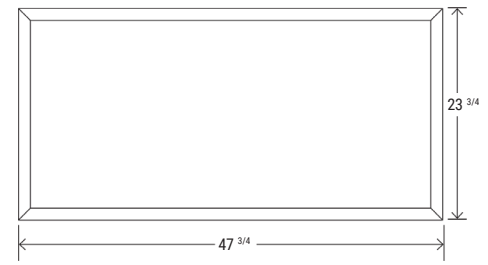

ELECTRICAL

Constant current, 120-277V, 28-42 VDC, 0.78A, 50-60 H. 1-10V dimming.

LISTINGS

ETL Certified. DLC Premium Listed.

DIMENSIONS

1x4

2x2

2x4