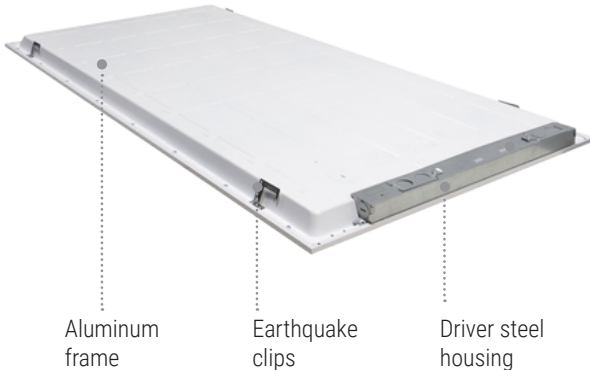

FLAT PANEL SERIES

Back-Lit Panel Luminaire

Type:

Fixture:

TECHNICAL DATA

PRODUCT	BP1	BP4		BP7
SIZE	1' X 4'	2' X 2'		2' X 4'
WATTAGE	30W			40W
LUMENS	3300 LM	3217 LM	3255 LM	4057 LM
EFFICACY	110 LM/W	105 LM/W	106 LM/W	
CCT/CC	CCT 4000K, CC 4000K/5000K		CCT 3500K, CC 4000K/5000K	
VOLTAGE	120 - 277V			
DIMMING	1 - 10V			
CRI	>80+			
LENS	ACRYLIC			
THD	<13.1%			
POWER FACTOR	>0.918			
WORKING TEMP.	-13°F ~ 104°F			

Aluminum frame

Earthquake clips

Driver steel housing

DESCRIPTION

Replace those old fluorescent fixtures with cost saving, lightweight, even light transmittance Back-Lit Panels. Creates better light distribution than their edge-lit counterparts. Multiple sizes allow for ease of installation on any drop / t-bar style ceiling. Can be surface mounted with frames (sold separately)

INTENDED USE

Our Flat Panel Series is ideal for any commercial building requiring a drop / t-bar ceiling compatible fixture.

ORDERING INFORMATION

STANDARD ITEM: **BP4-30W-CDS-CC**

OR CUSTOMIZE BELOW:

Series	Size	Wattage	CDS	CCT
BP - (Back-Lit Panel)	1 - (1' x 4')	30W	CDS - (Version, Dimmable, Standard)	40K - (4000K) CC - (4000K/ 5000K Color Changeable)
	4 - *(2' x 2')	30W		35K - (3500K) CC - (4000K/ 5000K Color Changeable)
	7 - (2' x 4')	40W		35K - (3500K) CC - (4000K/ 5000K Color Changeable)

CONSTRUCTION

Lightweight steel housing with aluminum frame. Acrylic diffuser, earthquake clips, multiple knock-outs for power supply and sensor area. Low profile driver mounted on edge. Multiple provisions for emergency backup battery and bracket installation.