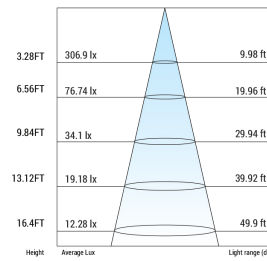

ELECTRICAL

Constant current, 120-277V, 28-42 VDC, 0.78A, 50-60 H. 1-10V dimming.

LISTINGS

ETL Certified. DLC Premium Listed.

DIMENSIONS

1x4

2x2

2x4

PHOTOMETRICS

BP1

BP4

BP7