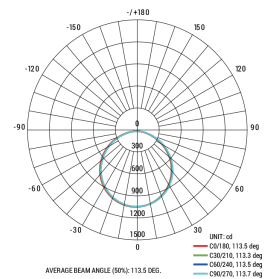

ELECTRICAL

Constant current, 120-277V, 28-42 VDC, 0.78A, 50-60 H. 1-10V dimming.

LISTINGS

ETL Certified. DLC Premium Listed.

DIMENSIONS

1x4

2x2

2x4

PHOTOMETRICS

BP1

BP4

BP7