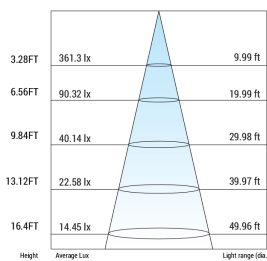

ELECTRICAL

Constant current, 120-277V, 28-42 VDC, 0.78A, 50-60 H. 1-10V dimming.

LISTINGS

ETL Certified. DLC Premium Listed.

DIMENSIONS

1x4

2x2

2x4

PHOTOMETRICS

BP1

BP4

BP7