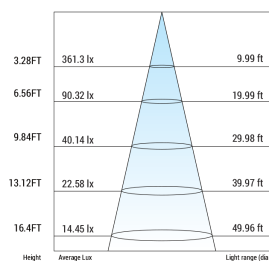

ELECTRICAL

Constant current, 120-277V, 28-42 VDC, 0.78A, 50-60 H. 1-10V dimming.

LISTINGS

ETL Certified. DLC Premium Listed.

DIMENSIONS

1x4

2x2

2x4

PHOTOMETRICS

BP1

BP4

BP7