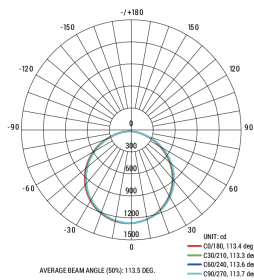

ELECTRICAL

Constant current, 120-277V, 28-42 VDC, 0.78A, 50-60 H. 1-10V dimming.

LISTINGS

ETL Certified. DLC Premium Listed.

DIMENSIONS

1x4

2x2

2x4

PHOTOMETRICS

BP1

BP4

BP7