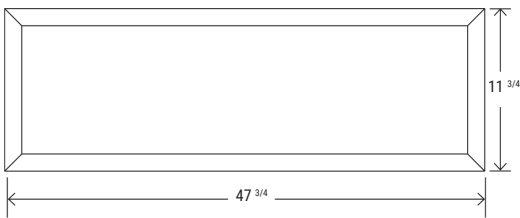

FLAT PANEL SERIES

Back-Lit Panel Luminaire

Type:

Fixture:

FEATURES

CONSTRUCTION

Lightweight steel housing with aluminum frame. Acrylic diffuser, earthquake clips, multiple knock-outs for power supply and sensor area. Low profile driver mounted on edge. Multiple provisions for emergency backup battery and bracket installation.

FINISH

Environmentally friendly polyester powder coatings are formulated for high durability and long-lasting color, and contain no VOC or toxic heavy metals.

OPTICS

Acrylic diffuser provides even smooth light transmittance.

ELECTRICAL

Constant current, 120-277V, 28-42 VDC, 0.78A, 50-60 H. 1-10V dimming.

LISTINGS

ETL Certified. DLC Premium Listed.

DIMENSIONS

1x4