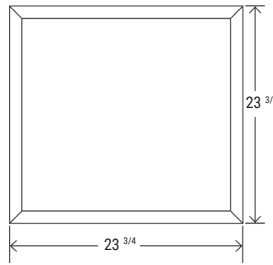

ELECTRICAL

Constant current, 120-277V, 28-42 VDC, 0.78A, 50-60 H. 1-10V dimming.

LISTINGS

ETL Certified. DLC Premium Listed.

DIMENSIONS

1x4

2x2

2x4