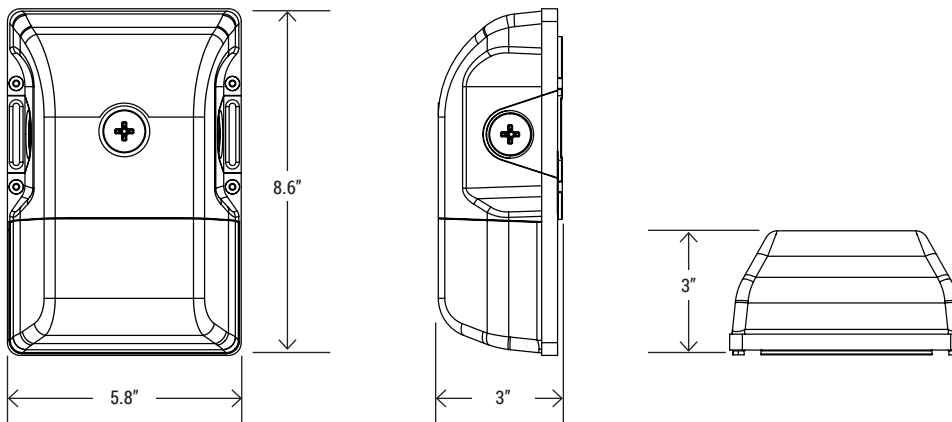

### DIMENSIONS

Weight: 4 lbs (with EM: 4.5 lbs)