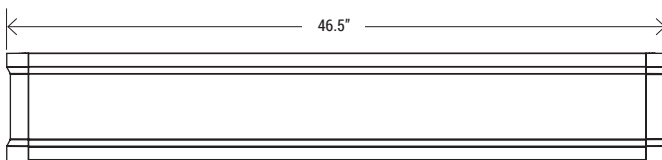

TECHNICAL SUMMARY

SIZE:	4FT, 6FT
WATTAGE:	40W (4ft); 60W (6ft)
LUMEN / EFFICACY*	4FT: 4400LM, 6FT: 6600LM, 110LM/W
INPUT VOLTAGE	120-277Vac
AVAILABLE CCT & CRI	30K/35K/40K changeable / CRI >80
CONTROL	0-10V dim to 10%
VALIDATIONS	cUL & UL damp location listed, FCC, RoHS compliant
LIFETIME	L90>50,000 hours, 5 year warranty
OPERATION TEMP.	-32°F ~ 104°F
FINISH	White, Black

*Delivered lumen may vary, refer to photometric for full performance data

DIMENSIONS

4 FT
(8 lbs)

6 FT
(11 lbs)

SKY BRIDGE VERTICAL

Omnidirectional Vertical-lit Linear Luminaire

MODEL NO.	TYPE	PROJECT/DATE
-----------	------	--------------

ORDERING INFORMATION

*Additional cost and/or lead time on customized fixtures may apply.

<input type="text"/>	-	<input type="text"/>	-	<input type="text"/>	-	<input type="text"/>	-	<input type="text"/>	-	<input type="text"/>	-	<input type="text"/>
Series	Size	Lumen Package	Input Voltage	CCT	Control	Finish	Mounting					
SKV	4 - (4')	40L - (4400LM)	U - 120-277Vac	CC - (30K/35K/40K Color Changeable)	C1 - (0-10V 10% Dimming)	BK - (Matte Black) WH - (Matte White)	P1R - (Mount to Recessed J-Box Round with Round Canopy) P2R - (Mount to Flat T-Grid Drop Ceiling with Round Canopy) P1S - (Mount to Recessed J-Box Round with Square Canopy) P2S - (Mount to Flat T-Grid Drop Ceiling with Square Canopy)					
	6 - (6')	60L - (6600LM)										
<small>*P1R includes SKV-PMRC-WH/BK, aircraft cables and ac cable *P2R includes SKV-PMRC-WH/BK, SKV-DM16, SKV-DM95, aircraft cables and AC cable *P1S includes SKV-PMSC-WH/BK, aircraft cables and ac cable *P2S includes SKV-PMSC-WH/BK, SKV-DM16, SKV-DM95, aircraft cables and AC cable</small>												