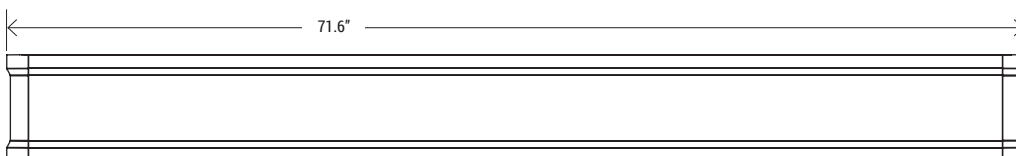

TECHNICAL SUMMARY

SIZE:	4FT, 6FT
WATTAGE:	40W (4ft); 60W (6ft)
LUMEN / EFFICACY*	4FT: 4400LM, 6FT: 6600LM, 110LM/W
INPUT VOLTAGE	120-277Vac
AVAILABLE CCT & CRI	30K/35K/40K changeable / CRI >80
CONTROL	0-10V dim to 10%
VALIDATIONS	cUL & UL damp location listed, FCC, RoHS compliant
LIFETIME	L90>50,000 hours, 5 year warranty
OPERATION TEMP.	-32°F ~ 104°F
FINISH	White, Black

*Delivered lumen may vary, refer to photometric for full performance data

DIMENSIONS

4 FT
(8 lbs)

6 FT
(11 lbs)

SKY BRIDGE VERTICAL

Omnidirectional Vertical-lit Linear Luminaire

MODEL NO.	TYPE	PROJECT/DATE
-----------	------	--------------

ORDERING INFORMATION

*Additional cost and/or lead time on customized fixtures may apply.

<input type="text"/>	-	<input type="text"/>	-	<input type="text"/>	-	<input type="text"/>	-	<input type="text"/>	-	<input type="text"/>	-	<input type="text"/>
Series	Size	Lumen Package	Input Voltage	CCT	Control	Finish	Mounting					
SKV	4 - (4')	40L - (4400LM)	U - 120-277Vac	CC - (30K/35K/40K Color Changeable)	C1 - (0-10V 10% Dimming)	BK - (Matte Black) WH - (Matte White)	P1R - (Mount to Recessed J-Box Round with Round Canopy) P2R - (Mount to Flat T-Grid Drop Ceiling with Round Canopy) P1S - (Mount to Recessed J-Box Round with Square Canopy) P2S - (Mount to Flat T-Grid Drop Ceiling with Square Canopy)					
	6 - (6')	60L - (6600LM)										
<small>*P1R includes SKV-PMRC-WH/BK, aircraft cables and ac cable *P2R includes SKV-PMRC-WH/BK, SKV-DM16, SKV-DM95, aircraft cables and AC cable *P1S includes SKV-PMSC-WH/BK, aircraft cables and ac cable *P2S includes SKV-PMSC-WH/BK, SKV-DM16, SKV-DM95, aircraft cables and AC cable</small>												