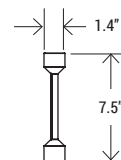

TECHNICAL SUMMARY

SIZE:	4FT, 6FT
WATTAGE:	40W (4ft); 60W (6ft)
LUMEN / EFFICACY*	4FT: 4400LM, 6FT: 6600LM, 110LM/W
INPUT VOLTAGE	120-277Vac
AVAILABLE CCT & CRI	30K/35K/40K changeable / CRI >80
CONTROL	0-10V dim to 10%
VALIDATIONS	cUL & UL damp location listed, FCC, RoHS compliant
LIFETIME	L90>50,000 hours, 5 year warranty
OPERATION TEMP.	-32°F ~ 104°F
FINISH	White, Black

*Delivered lumen may vary, refer to photometric for full performance data

DIMENSIONS

4 FT
(8 lbs)

6 FT
(11 lbs)

SKY BRIDGE VERTICAL

Omnidirectional Vertical-lit Linear Luminaire

MODEL NO.	TYPE	PROJECT/DATE
-----------	------	--------------

ORDERING INFORMATION

*Additional cost and/or lead time on customized fixtures may apply.

<input type="text"/>	-	<input type="text"/>	-	<input type="text"/>	-	<input type="text"/>	-	<input type="text"/>	-	<input type="text"/>	-	<input type="text"/>
Series	Size	Lumen Package	Input Voltage	CCT	Control	Finish	Mounting					
SKV	4 - (4')	40L - (4400LM)	U - 120-277Vac	CC - (30K/35K/40K Color Changeable)	C1 - (0-10V 10% Dimming)	BK - (Matte Black) WH - (Matte White)	P1R - (Mount to Recessed J-Box Round with Round Canopy) P2R - (Mount to Flat T-Grid Drop Ceiling with Round Canopy) P1S - (Mount to Recessed J-Box Round with Square Canopy) P2S - (Mount to Flat T-Grid Drop Ceiling with Square Canopy)					
	6 - (6')	60L - (6600LM)										
<small>*P1R includes SKV-PMRC-WH/BK, aircraft cables and ac cable *P2R includes SKV-PMRC-WH/BK, SKV-DM16, SKV-DM95, aircraft cables and AC cable *P1S includes SKV-PMSC-WH/BK, aircraft cables and ac cable *P2S includes SKV-PMSC-WH/BK, SKV-DM16, SKV-DM95, aircraft cables and AC cable</small>												