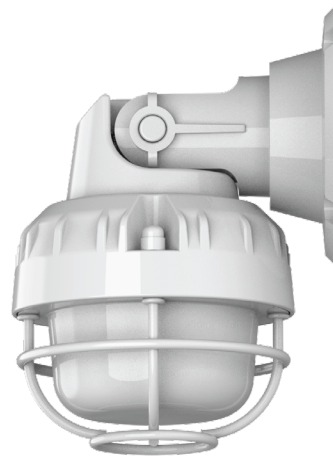

DFU COLOR

Vandal Resistant Utility Luminaire with Color

MODEL NO.	TYPE	PROJECT/DATE
-----------	------	--------------

KEY FEATURES

- Compact and slim profile IP65/IK10 rated cast-aluminum housing
- Adjustable arm can be used for wall or ceiling mount
- Optional new construction J-box with side knockout for power leads
- Field changeable between 5000K, Red, Green, Blue color

*Delivered lumen may vary, refer to photometric for full performance data

DIMENSIONS

WEIGHT: 2.3 lbs

DFU COLOR

Vandal Resistant Utility Luminaire with Color

MODEL NO.	TYPE	PROJECT/DATE
-----------	------	--------------

ORDERING INFORMATION

*Additional cost and/or lead time on customized fixtures may apply.

[]	-	[]	-	[]	-	[]	-	[]
Series	Lumen Package	Input Voltage	CCT	Control	Mount			
DFU	25LC - (2500/2000/1600LM at 5000K White Light)*	U - (120-277Vac)	RGB5 - (R/G/B/50K Changeable)	C1 - (On/Off with 0-10V Driver No Dimming Wires)	NC - (New Construction with J-Box Mount) RT - (Retrofit to Existing J-Box)			

MOUNTING OPTIONS

NC
New construction with J-box mount

RT
Retrofit to existing J-box

SPECIFICATIONS

CONSTRUCTION

Cast-aluminum housing with stainless steel tamper-proof screws.

FINISH

Powder coated in aluminum finish.