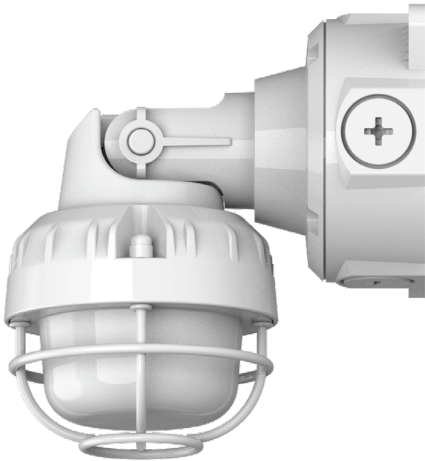

DFU COLOR

Vandal Resistant Utility Luminaire with Color

MODEL NO.	TYPE	PROJECT/DATE
-----------	------	--------------

KEY FEATURES

- Compact and slim profile IP65/IK10 rated cast-aluminum housing
- Adjustable arm can be used for wall or ceiling mount
- Optional new construction J-box with side knockout for power leads
- Field changeable between 5000K, Red, Green, Blue color

TECHNICAL SUMMARY

WATTAGE:	18/15/13W changeable in 5000K, Red, Blue and Green LED
LUMEN/EFFICACY	2500/2000/1600LM at 5000K white light
INPUT VOLTAGE	120-277Vac
AVAILABLE CCT/CRI	5000K, Red, Green, Blue, CCT changeable, >80CRI at 5000K
CONTROL	On/off with 0-10V driver
VALIDATIONS	UL & cUL wet location Listed, IP65 rated, IK10, FCC, RoHS
LIFETIME	L90>50,000 hours, 5 year warranty
SURGE PROTECTION	10Kv SPU
OPERATION TEMP.	-13°F ~ 104°F
FINISH	Aluminum

*Delivered lumen may vary, refer to photometric for full performance data

DIMENSIONS

WEIGHT: 2.3 lbs

DFU COLOR

Vandal Resistant Utility Luminaire with Color

MODEL NO.	TYPE	PROJECT/DATE
-----------	------	--------------

MOUNTING OPTIONS

NC
New construction with J-box mount

RT
Retrofit to existing J-box

SPECIFICATIONS

CONSTRUCTION

Cast-aluminum housing with stainless steel tamper-proof screws.

FINISH

Powder coated in aluminum finish.