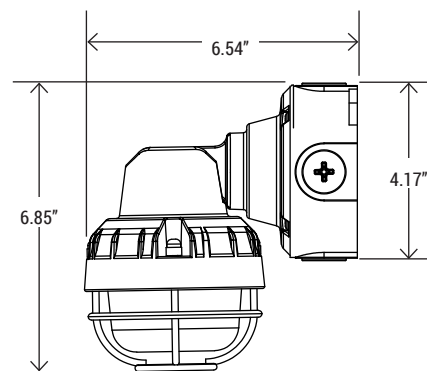

TECHNICAL SUMMARY

WATTAGE:	18/15/13W changeable in 5000K, Red, Blue and Green LED
LUMEN/EFFICACY	2500/2000/1600LM at 5000K white light
INPUT VOLTAGE	120-277Vac
AVAILABLE CCT/CRI	5000K, Red, Green, Blue, CCT changeable, >80CRI at 5000K
CONTROL	On/off with 0-10V driver
VALIDATIONS	UL & cUL wet location Listed, IP65 rated, IK10, FCC, RoHS
LIFETIME	L90>50,000 hours, 5 year warranty
SURGE PROTECTION	10Kv SPU
OPERATION TEMP.	-13°F ~ 104°F
FINISH	Aluminum

*Delivered lumen may vary, refer to photometric for full performance data

DIMENSIONS

WEIGHT: 2.3 lbs

DFU COLOR

Vandal Resistant Utility Luminaire with Color

MODEL NO.	TYPE	PROJECT/DATE
-----------	------	--------------