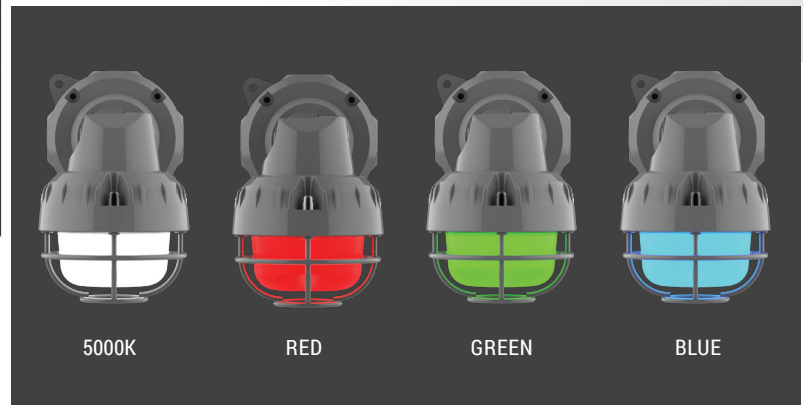

DFU COLOR

Vandal Resistant Utility Luminaire with Color

MODEL NO.	TYPE	PROJECT/DATE
-----------	------	--------------

KEY FEATURES

- Compact and slim profile IP65/IK10 rated cast-aluminum housing
- Adjustable arm can be used for wall or ceiling mount
- Optional new construction J-box with side knockout for power leads
- Field changeable between 5000K, Red, Green, Blue color

TECHNICAL SUMMARY

WATTAGE:	18/15/13W changeable in 5000K, Red, Blue and Green LED
LUMEN/EFFICACY	2500/2000/1600LM at 5000K white light
INPUT VOLTAGE	120-277Vac
AVAILABLE CCT/CRI	5000K, Red, Green, Blue, CCT changeable, >80CRI at 5000K
CONTROL	On/off with 0-10V driver
VALIDATIONS	UL & cUL wet location Listed, IP65 rated, IK10, FCC, RoHS
LIFETIME	L90>50,000 hours, 5 year warranty
SURGE PROTECTION	10Kv SPU
OPERATION TEMP.	-13°F ~ 104°F
FINISH	Aluminum

*Delivered lumen may vary, refer to photometric for full performance data

DIMENSIONS

WEIGHT: 2.3 lbs

DFU COLOR

Vandal Resistant Utility Luminaire with Color

MODEL NO.	TYPE	PROJECT/DATE
-----------	------	--------------

OPTICS

High impact and UV resist polycarbonate frosted lens with aluminum wire guard.

ELECTRICAL

Long life LED system, Red/Green/Blue/5000K changeable with a Class 2, constant current 0-10V dimmable, 120V-277Vac, 50-60 HZ driver.