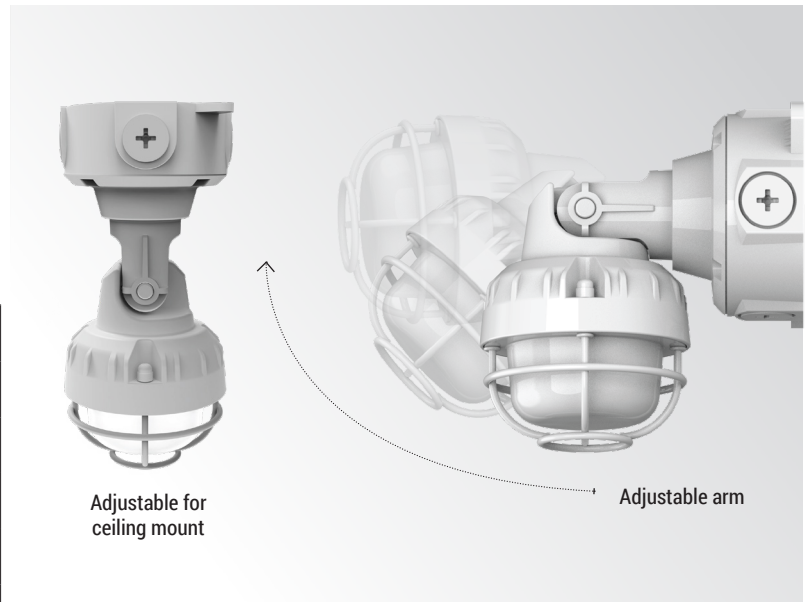

DFU COLOR

Vandal Resistant Utility Luminaire with Color

MODEL NO.	TYPE	PROJECT/DATE
-----------	------	--------------

KEY FEATURES

- Compact and slim profile IP65/IK10 rated cast-aluminum housing
- Adjustable arm can be used for wall or ceiling mount
- Optional new construction J-box with side knockout for power leads
- Field changeable between 5000K, Red, Green, Blue color

TECHNICAL SUMMARY

WATTAGE:	18/15/13W changeable in 5000K, Red, Blue and Green LED
LUMEN/EFFICACY	2500/2000/1600LM at 5000K white light
INPUT VOLTAGE	120-277Vac
AVAILABLE CCT/CRI	5000K, Red, Green, Blue, CCT changeable, >80CRI at 5000K
CONTROL	On/off with 0-10V driver
VALIDATIONS	UL & cUL wet location Listed, IP65 rated, IK10, FCC, RoHS
LIFETIME	L90>50,000 hours, 5 year warranty
SURGE PROTECTION	10Kv SPU
OPERATION TEMP.	-13°F ~ 104°F
FINISH	Aluminum

*Delivered lumen may vary, refer to photometric for full performance data

DIMENSIONS

WEIGHT: 2.3 lbs

DFU COLOR

Vandal Resistant Utility Luminaire with Color

MODEL NO.	TYPE	PROJECT/DATE
-----------	------	--------------

MOUNTING OPTIONS

NC
New construction with J-box mount

RT
Retrofit to existing J-box

SPECIFICATIONS

CONSTRUCTION

Cast-aluminum housing with stainless steel tamper-proof screws.

FINISH

Powder coated in aluminum finish.