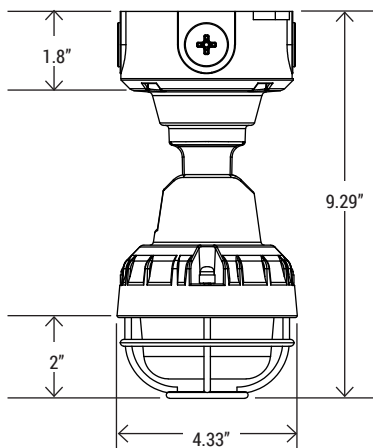

TECHNICAL SUMMARY

WATTAGE:	18/15/13W changeable in 5000K, Red, Blue and Green LED
LUMEN/EFFICACY	2500/2000/1600LM at 5000K white light
INPUT VOLTAGE	120-277Vac
AVAILABLE CCT/CRI	5000K, Red, Green, Blue, CCT changeable, >80CRI at 5000K
CONTROL	On/off with 0-10V driver
VALIDATIONS	UL & cUL wet location Listed, IP65 rated, IK10, FCC, RoHS
LIFETIME	L90>50,000 hours, 5 year warranty
SURGE PROTECTION	10Kv SPU
OPERATION TEMP.	-13°F ~ 104°F
FINISH	Aluminum

*Delivered lumen may vary, refer to photometric for full performance data

DIMENSIONS

WEIGHT: 2.3 lbs

DFU COLOR

Vandal Resistant Utility Luminaire with Color

MODEL NO.	TYPE	PROJECT/DATE
-----------	------	--------------