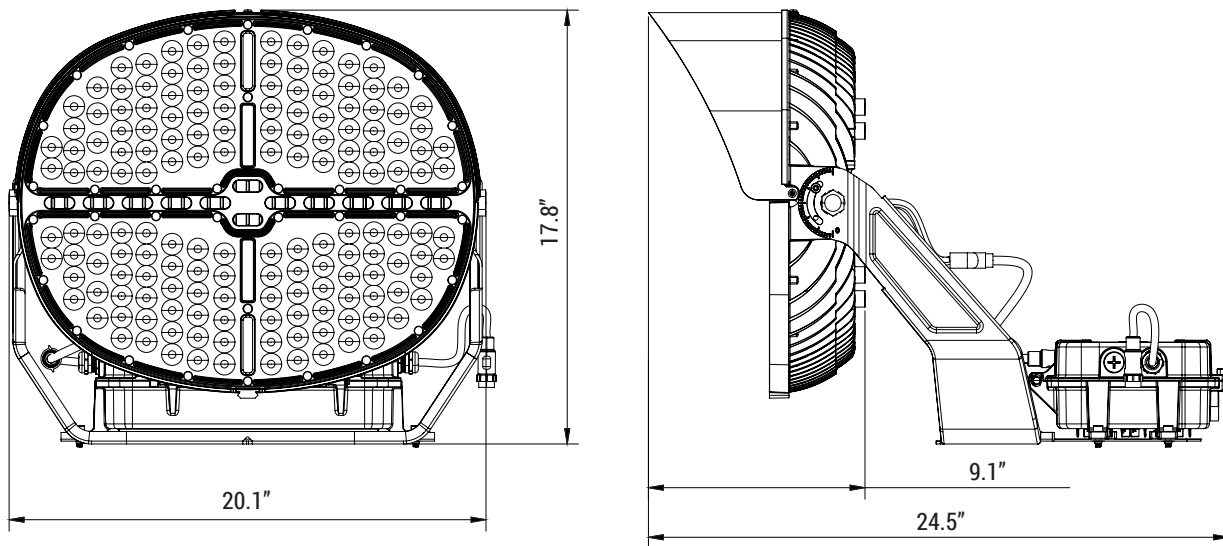

TECHNICAL SUMMARY

WATTAGE:	500W, 600W
LUMEN/EFFICACY*	70000LM, 90000LM; 140LM/W
INPUT VOLTAGE	200-480Vac
AVAILABLE CCT/CRI	5700K, 70CRI standard
CONTROL	On/Off, 0-10V with Synapse wireless NLC nodes
VALIDATIONS	UL & cUL wet location Listed, FCC & RoHS compliant, IP65 rated
LIFETIME	L70 > 100,000 hours, 10 year warranty
DISTRIBUTION	Available in NEMA 3H×3V, 4H×4V distributions
SURGE PROTECTION	20KV/10Ka
OPERATION TEMP.	-40°F - + 122°F
FINISH	Matte Black

*Delivered lumen may vary, refer to photometric for full performance data

DIMENSIONS

EPA
1.89 sq/ft

ASE2

Sports & High Output Flood

MODEL NO.	TYPE	PROJECT/DATE
-----------	------	--------------

ORDERING INFORMATION