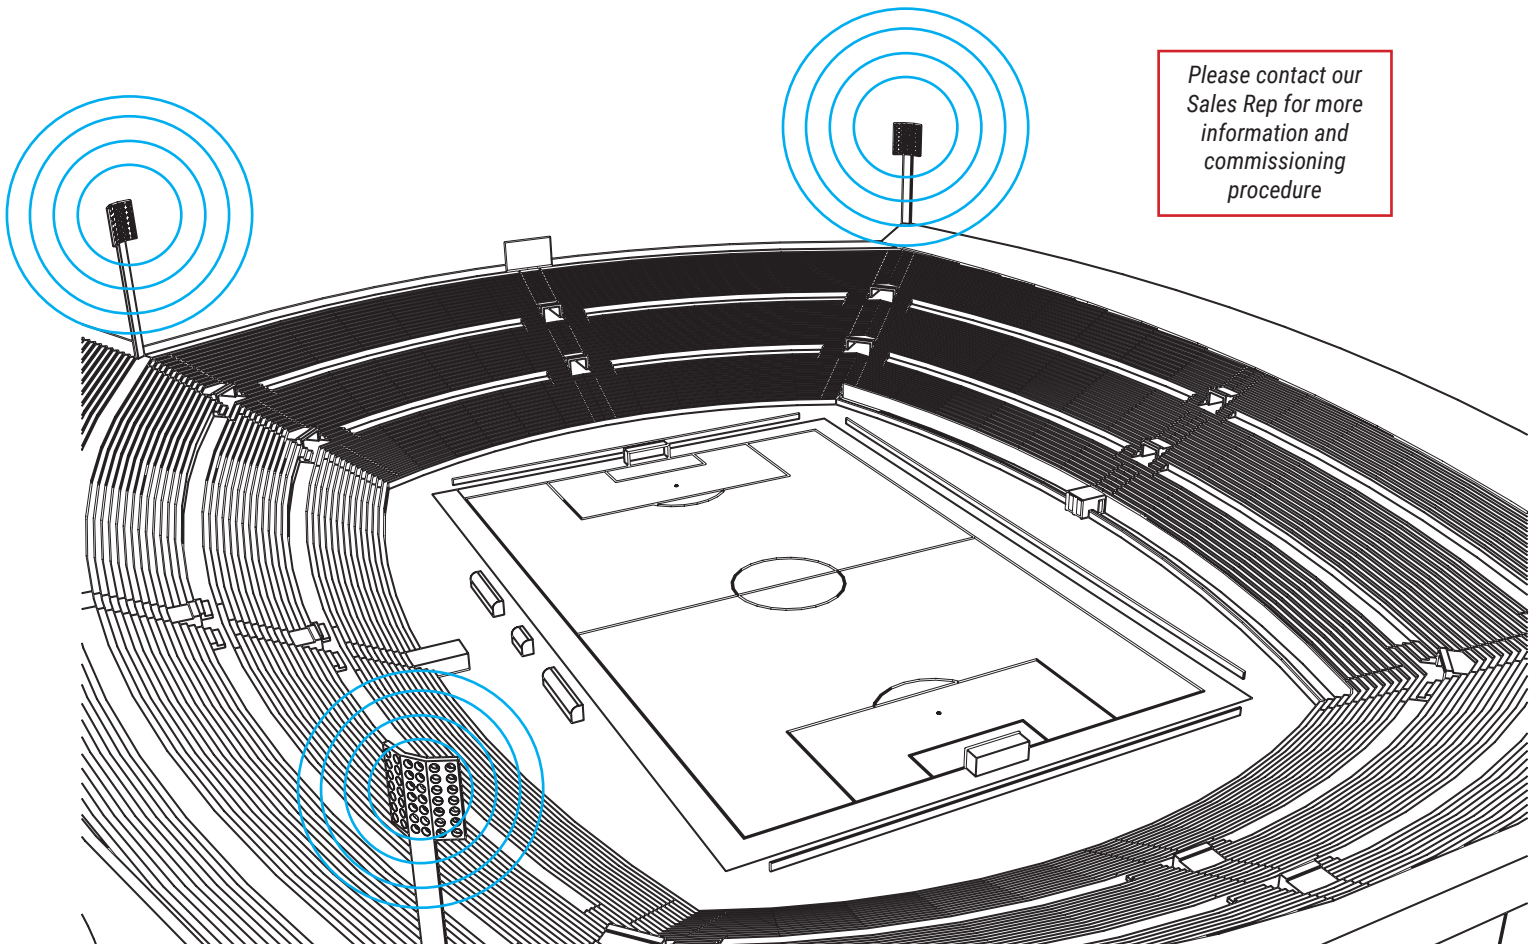

NETWORK READY CONTROL SYSTEM

NRCS Lighting provides single-site area lighting control where Internet may not be available or not preferred for security reasons. SimplySNAP makes it easy to support both new construction and retrofit installations. It is the ideal lighting solution for a variety of applications that include parking lots, sporting arenas, warehouses, college campuses, and more.

HARDWARE

The Central Gateway is a NRCS site controller installed in a NEMA 4X enclosure with local programmable push buttons to manually activate up to 25 Scenes (5 per button) across specific Zones or over the entire lighting installation. This solution includes programmable pushbutton controls in addition to the NRCS browser based interface.

The DIM10-087-06-A embedded wireless controller opens up an exciting integration path for LED fixtures. Its smaller size and lower cost point makes this DCpowered wireless controller versatile enough to be embedded in nearly any medium to high wattage LED fixture. Pairing the DIM10-087-06-A with a NRCS Site Controller makes it easy for your customer to comply with ASHRAE, Title 24, and other energy requirements today and in the future.