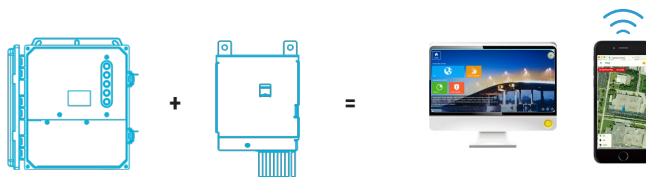

ASE2

Sports & High Output Flood

Spitzer
LIGHTING

MODEL NO.	TYPE	PROJECT/DATE

NETWORK READY CONTROL SYSTEM

NRCS Lighting provides single-site area lighting control where Internet may not be available or not preferred for security reasons. SimplySNAP makes it easy to support both new construction and retrofit installations. It is the ideal lighting solution for a variety of applications that include parking lots, sporting arenas, warehouses, college campuses, and more.

HARDWARE

The Central Gateway is a NRCS site controller installed in a NEMA 4X enclosure with local programmable push buttons to manually activate up to 25 Scenes (5 per button) across specific Zones or over the entire lighting installation. This solution includes programmable pushbutton controls in addition to the NRCS browser based interface.

The DIM10-087-06-A embedded wireless controller opens up an exciting integration path for LED fixtures. Its smaller size and lower cost point makes this DCpowered wireless controller versatile enough to be embedded in nearly any medium to high wattage LED fixture. Pairing the DIM10-087-06-A with a NRCS Site Controller makes it easy for your customer to comply with ASHRAE, Title 24, and other energy requirements today and in the future.

Please contact our Sales Rep for more information and commissioning procedure