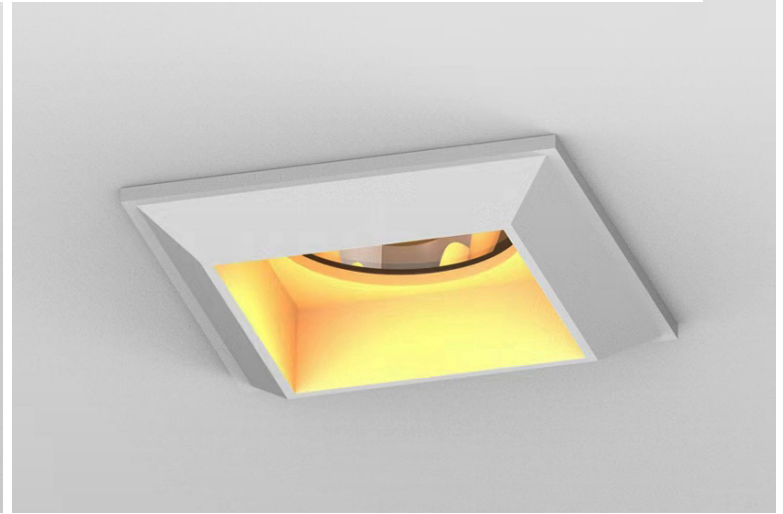

DIRECT MOUNT CANLESS DOWNLIGHT WITH DEEP ARCH BEZEL

DBR
(Black)

DBS
(Black)

DBR
(White)

DBS
(White)

SCAN ME TO
DOWNLOAD
SPEC SHEET

TECHNICAL SUMMARY

SIZE:	Aperture 2.6" OD or 2.6"x2.6", Overlap trim 3", Height 2.8"
WATTAGE:	12W
LUMEN/EFFICACY	800LM* / 70LM/W
INPUT VOLTAGE	120-277Vac
AVAILABLE CCT	27/30/35/40/50K CCT changeable, 3000-1800K warm dim (optional)
CRI	CRI >90
CONTROL	Triac dimming at 120Vac, 0-10V dimming optional, warm dim optional
VALIDATIONS	ETL & cETL damp location listed, IC rated, FCC compliant, JA8 title 24
LIFETIME	L70>56,000 hours, 5 year warranty
DISTRIBUTION	Beam 24, 36, and 50 degree
OPERATION TEMP.	-5°F ~ 104°F
FINISH	White, Black, Other

*Delivered lumen may vary, refer to photometric for full performance data

DIMENSIONS FOR DBR, DBS